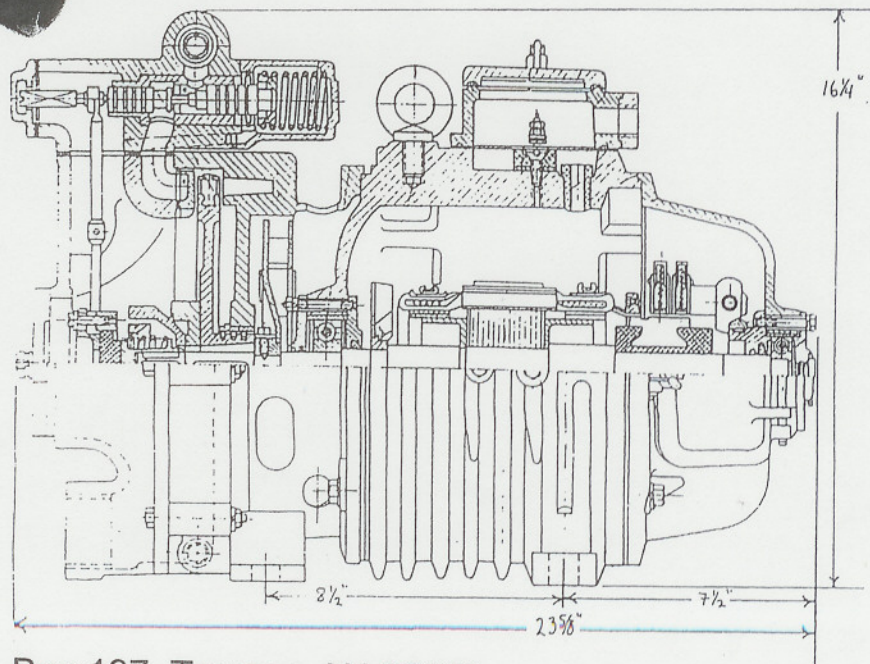

**MULTIPOWER  
INTERNATIONAL, INC.**

PART NO: 530

DRAWING NO: JT 250.758.00

DESCRIPTION

**TYPE JWF-1Z DYNAMO**

The type JWF 1Z Dynamo produces 50 volts, 1000 watts. With modifications (adding resistance to reduce voltage to 32 volts) it will replace a variety of small steam driven generators. Its governor apparatus is similar to the type used on Sunbeam dynamos. Its main body is cast iron.