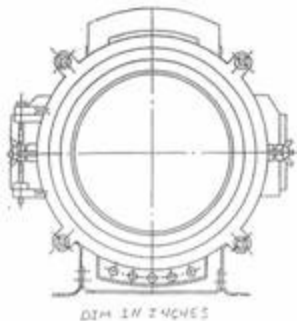

**MULTIPOWER
INTERNATIONAL, INC.**

PART NO: 540

DRAWING NO: TB 1035.75

DESCRIPTION

TYPE 351 LOCOMOTIVE HEADLIGHT

The type 351 Locomotive Headlight with minor modifications will replace virtually any locomotive headlight. It is of sheet metal construction.