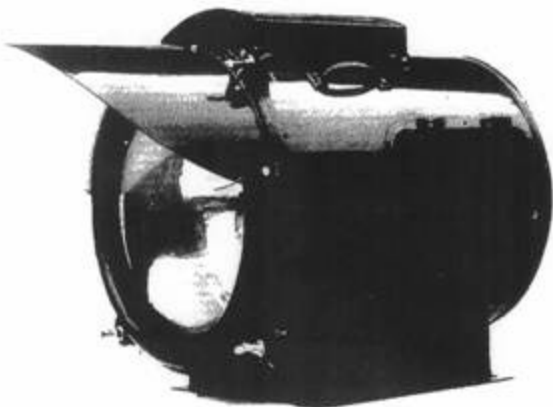

**MULTIPOWER
INTERNATIONAL, INC.**

PART NO: 540

DRAWING NO: TB 1035.75

DESCRIPTION

TYPE 351 LOCOMOTIVE HEADLIGHT

The type 351 Locomotive Headlight with minor modifications will replace virtually any locomotive headlight. It is of sheet metal construction.