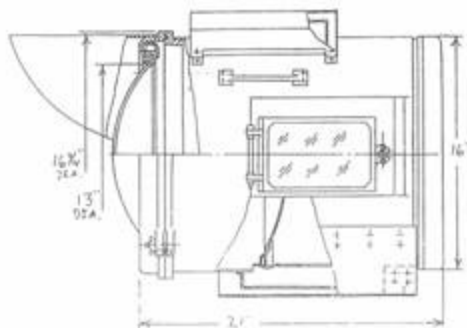

**MULTIPOWER
INTERNATIONAL, INC.**

PART NO: 540

DRAWING NO: TB 1035.75

DESCRIPTION

TYPE 351 LOCOMOTIVE HEADLIGHT

The type 351 Locomotive Headlight with minor modifications will replace virtually any locomotive headlight. It is of sheet metal construction.