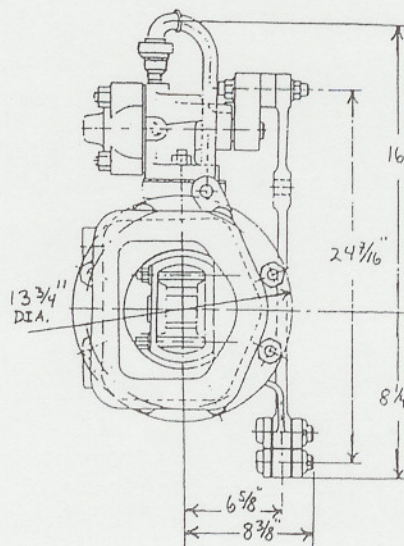

**MULTIPOWER
INTERNATIONAL, INC.**

PART NO: 700
DRAWING NO: JT 328.466.00

DESCRIPTION

DATONG POWER-REVERSE GEAR

The Datong Power Reverse Gear will replace existing installations of Alco type G power reverse gears, and with modifications, many other types as well. It is also suitable for initial installations of power reverse gear to many small and medium sized locomotives.