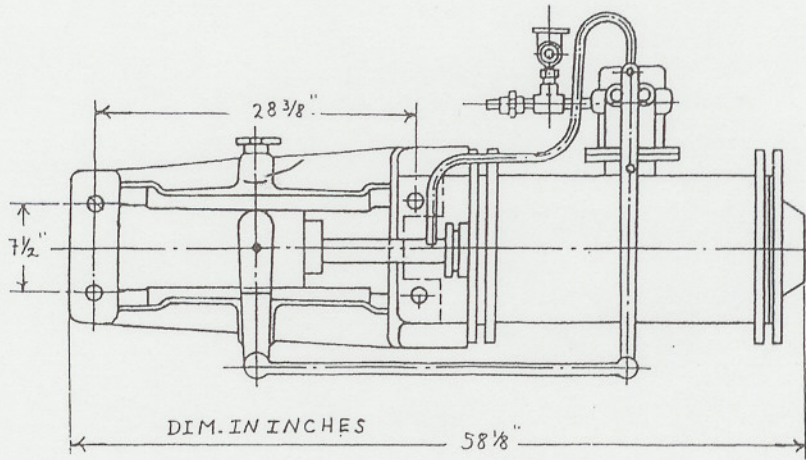

**MULTIPOWER
INTERNATIONAL, INC.**

PART NO: 700
DRAWING NO: JT 328.466.00

DESCRIPTION

DATONG POWER-REVERSE GEAR

The Datong Power Reverse Gear will replace existing installations of Alco type G power reverse gears, and with modifications, many other types as well. It is also suitable for initial installations of power reverse gear to many small and medium sized locomotives.