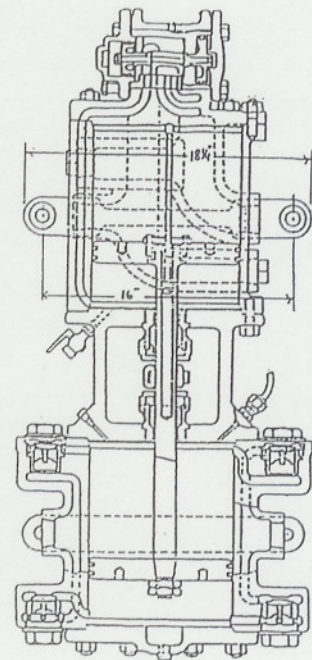

**MULTIPOWER
INTERNATIONAL, INC.**

PART NO: 200

DRAWING NO:

DESCRIPTION

SIMPLEX AIR COMPRESSOR, SIZE 9-1/2

The Simplex Air Compressor is interchangeable with Westinghouse and New York 9-1/2" single stage air compressors. It provides 49 CFM @ 120 strokes per minute. It is of cast iron and steel construction.