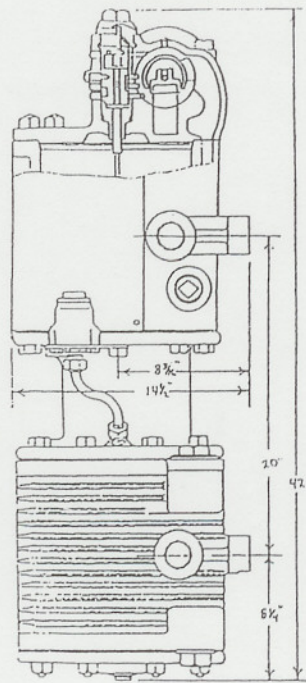

**MULTIPOWER
INTERNATIONAL, INC.**

PART NO: 200

DRAWING NO:

DESCRIPTION

SIMPLEX AIR COMPRESSOR, SIZE 9-1/2

The Simplex Air Compressor is interchangeable with Westinghouse and New York 9-1/2" single stage air compressors. It provides 49 CFM @ 120 strokes per minute. It is of cast iron and steel construction.